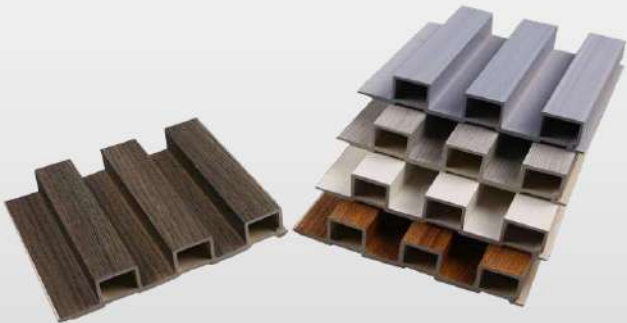

WPC Wall Panel

1 150*26 睁臻

Product Photography

Size 150*26mm

Manual measurement, subject to the actual product.

挡喇 鞞厠 黄侏隔罅十

2 192*14 臻 B

Product Photography

4 195*28 睜臻

Product Photography

Size 195*28mm

Manual measurement, subject to the actual product.

挡喇 鞞厠 鞞侏隔罅十

5 144*19 叛睁臻

Product Photography

Size 144*19mm