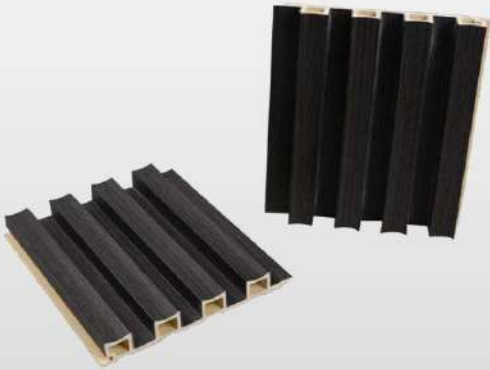

6 144*19 鞞昀臻 嬗

Product Photography